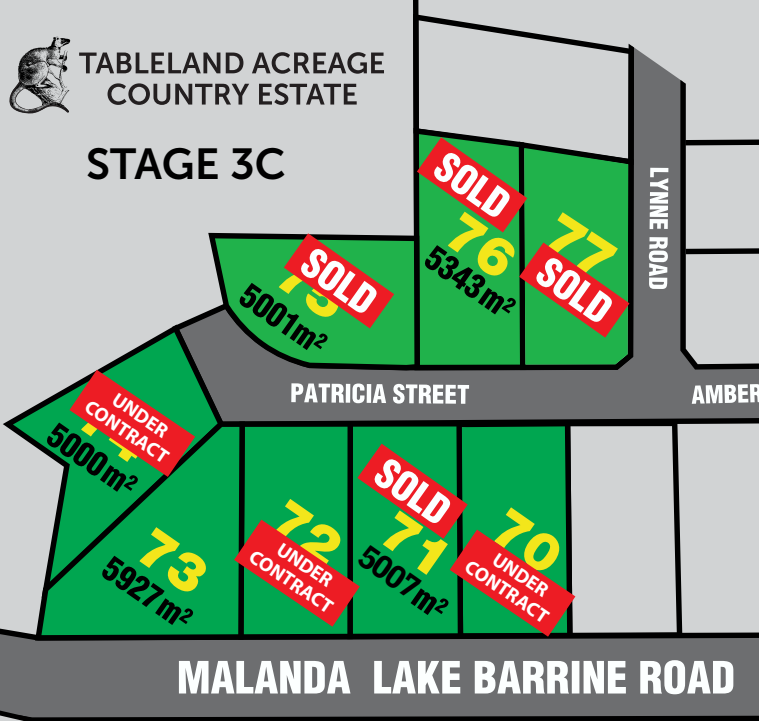

TABLELAND ACREAGE
COUNTRY ESTATE

STAGE 3C

MALANDA LAKE BARRINE ROAD